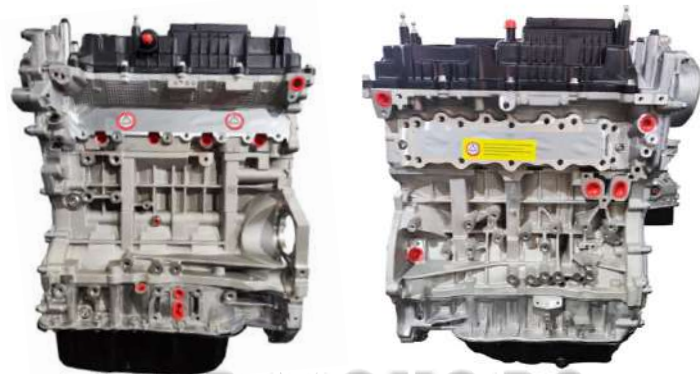

KBR.MOTORS

G4FG

Be suitable for hyundai avante, kia k3/forte

Type: Gas / Petrol Engine

Displacement: 1.6L

Max Power: 93.8KW/6300rpm

Max torque: 156N.M/4850rpm

Max hp: 128ps

Cylinder volume: 1591ml

Cylinder diameter: 77mm

Cylinder block material: Cast aluminium

Number of cylinders: 4

KBR MOTORS

KBR.MOTORS

G4KJ (NEW)

Be suitable for 2019 SPORTAGE 2016 Sonata 2.4
2017 SORENTO

Type: Gas / Petrol Engine

Displacement: 2.4L

Max Power: 111.9KW/6000rpm

Max torque: 150N.M/6000rpm

Max hp: 130ps

Cylinder volume: 2400ml

Cylinder diameter: 75mm

Cylinder block material: Aluminum Alloy

Number of cylinders: 4

KBR MOTORS

KBR.MOTORS