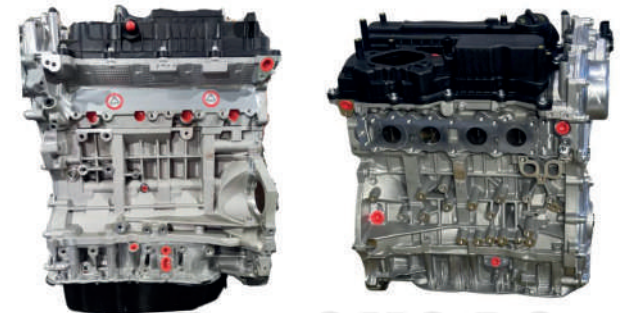

G4KH(NEW)

Be suitable for 2018 SPORTAGE 2017 OPTIMA2.0T
2021 KONA N LINE 2021 ELANTRA N

Type: Gas / Petrol Engine
Displacement: 2.0L
Max Power: 147.1KW/6000rpm
Max torque: 200N.M/6000rpm
Max hp: 190ps
Cylinder volume: 2400ml
Cylinder diameter: 80mm
Cylinder block material: Aluminum Alloy
Number of cylinders: 4

KBR.MOTORS