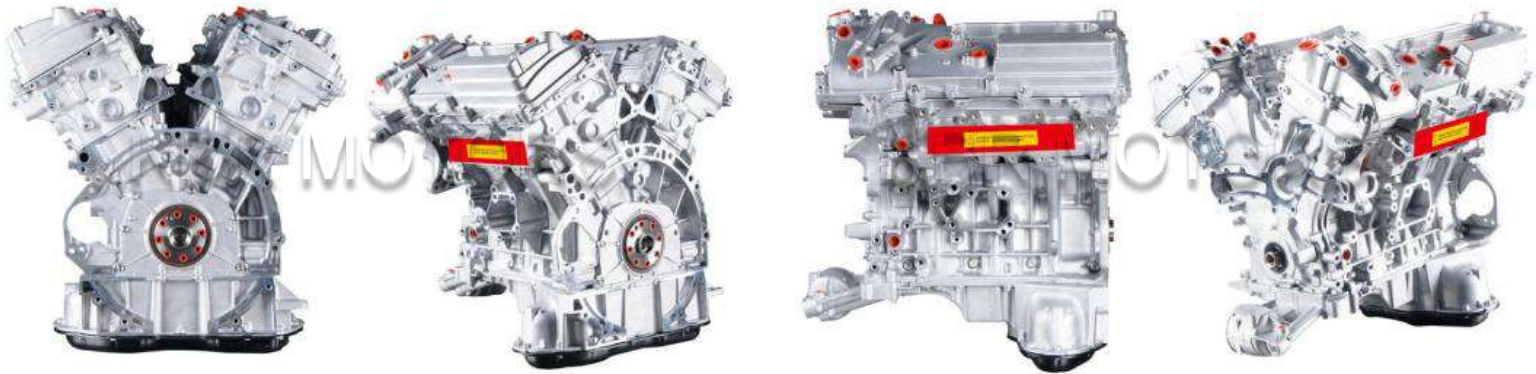

KBR.MOTORS 3GR-FE

Car Model:crown Reiz

Type:Gas / Petrol Engine

Max torque:300N.M/4400rpm

Cylinder diameter: 87.5mm

Displacement:3.0L

Max hp:231ps

Cylinder block material:Cast aluminium

Max Power:170KW/6200rpm

Cylinder volume:2995ml

Number of cylinders:6