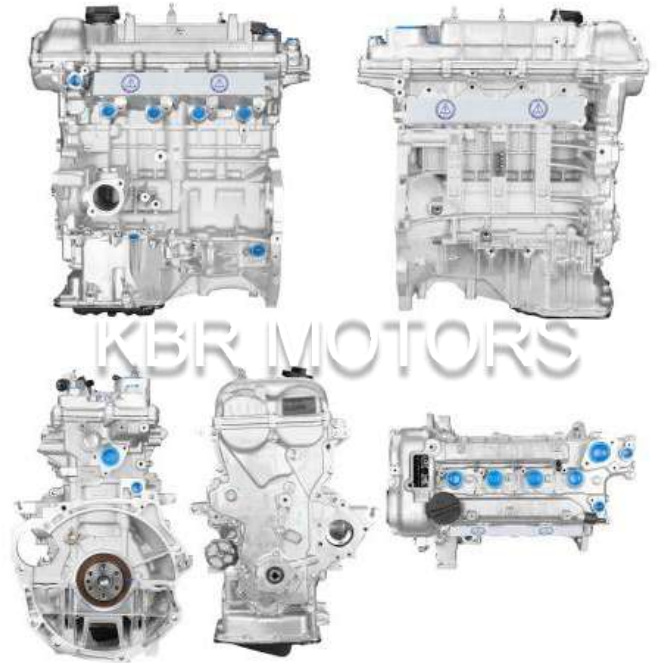

KBR.MOTORS

G4FD

Be suitable for hyundai elantra lingdong

Type: Gas / Petrol Engine
Displacement: 1.6L
Max Power: 95.3KW/6300rpm
Max torque: 157N.M/4850rpm
Max hp: 130ps
Cylinder volume: 1951ml
Cylinder diameter: 77mm
Cylinder block material: Cast aluminium
Number of cylinders: 4

KBR.MOTORS