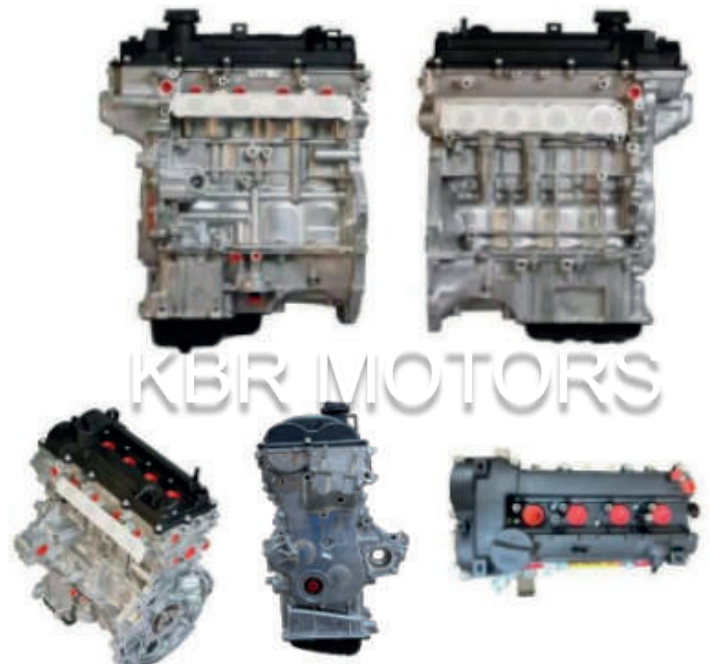

# G4LC

Be suitable for hyundai pegas/verna,kia k2

Type: Gas / Petrol Engine

Displacement: 1.4L

Max Power: 70KW/6000rpm

Max torque: 132N.M/4000rpm

Max hp: 95ps

Cylinder volume: 1368ml

# G4LC(NEW)

Be suitable for 2018 PEGAS SOLUTO REINA

Type: Gas / Petrol Engine

Displacement: 1.4L

Max Power: 73KW/6000rpm

Max torque: 135N.M/5000rpm

Max hp: 100ps

Cylinder volume: 1396ml

Cylinder diameter:

Cylinder block material: Aluminum Alloy

Number of cylinders: 4

**KBR.MOTORS**

**KBR.MOTORS**